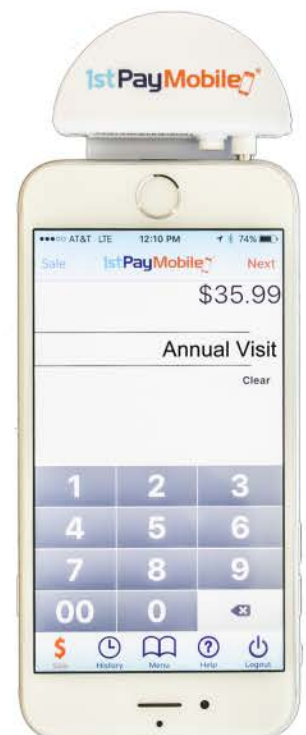

MOBILE CREDIT CARD READER

SECURE
All data is encrypted to protect your clients. Control your mobile users with user logins & authorizations.

Mobile credit card reader exceeds PCI Standards.

CUSTOMIZABLE
Custom data fields for your practice. Set up unlimited users with permissions, recurring billing and more!

Store & Forward feature allows you to process offline, great for house or farm calls where cellular service may be limited.

EASY TO USE
Credit card reader is compatible with multiple platforms. The intuitive user interface minimizes key strokes, allows you to email, text and print receipts, and automatically calculates sales tax.

CONVENIENT FOR VETS
Mobile credit card processing gives you the ability to process payments anywhere. Whether you need to make a discreet transaction for clients saying goodbye to a beloved pet or need the flexibility for house and farm calls.